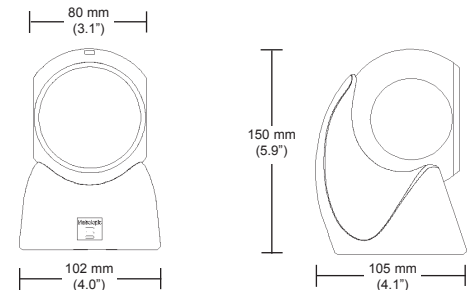

MECHANICAL

Height	150 mm (5.9")
Depth	105 mm (4.1")
Width - Orb	80 mm (3.1")
Width - Base	102 mm (4.0")
Weight	410 g (14.5 oz)
Termination	10 pin modular RJ45
Cable	Standard 2.1 m (7') straight; optional 2.7 m (9') coiled; for other cables call Metrologic
Tilt - Orb	30° vertical

Europe
Tel. 49.89.89019.0
info@europa.metrologic.com

Scan Area

Optimal Low Density (default)
- user configurable -

Bar Code Minimum Element

Optimal High Density
- user configurable -

Bar Code Minimum Element

Dimensions

Specifications subject to change without notice.
Printed U.S.A., Copyright December 2003
Metrologic, All rights reserved.

DS7120