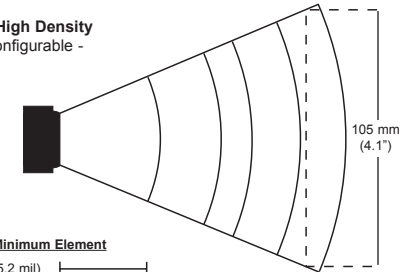

MECHANICAL

Height	150 mm (5.9")
Depth	105 mm (4.1")
Width - Orb	80 mm (3.1")
Width - Base	102 mm (4.0")
Weight	410 g (14.5 oz)
Termination	10 pin modular RJ45
Cable	Standard 2.1 m (7') straight; optional 2.7 m (9') coiled; for other cables call Metrologic
Tilt - Orb	30° vertical

Europe
Tel. 49.89.89019.0
info@europa.metrologic.com

Scan Area

Optimal Low Density (default)
- user configurable -

Bar Code Minimum Element

Optimal High Density
- user configurable -

Bar Code Minimum Element