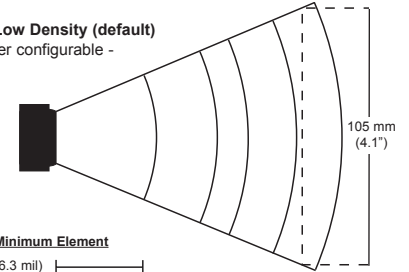

ELECTRICAL

Input Voltage	5 VDC $\pm$ 0.25 V
Power	1.1 W typical @ 5 VDC
Operating Current	220 mA
DC Transformers	Class 2; 5.2 V @ 650 mA
Laser Class	CDRH: Class IIa; EN60825-1:1994/A11:1996 Class 1
EMC	Class B; FCC Part 15, ICES-003, European Union EMC Directive

Operating Temperature	0°C to 40°C (32°F to 104°F)
Storage Temperature	-40°C to 60°C (-40°F to 140°F)
Humidity	5% to 95% relative humidity, non-condensing
Light Levels	Up to 4842 Lux (450 footcandles)
Shock	Designed to withstand 1.2 m (4.0') drops
Contaminants	Sealed to resist airborne particulate contaminants
Ventilation	None required

Orbit is available in the following colors

ISO 9001:2000

www.metrologic.com

USA
Tel. 1.800.ID.METRO
info@metrologic.com

Asia
Tel. 65.6842.7155
info@sg.metrologic.com

AOA (only)
Tel. 1.617.806.1400
info@aoa.metrologic.com

China (only)
Tel. 86.512.62572511
info@cn.metrologic.com

South America
Tel. 5511.5182.7273
info@sa.metrologic.com

Japan (only)
Tel. 81.03.3839.8511
info@jp.metrologic.com

Brazil (only)
Tel. 5511.5182.8226
info@br.metrologic.com

Europe
Tel. 49.89.89019.0
info@europa.metrologic.com

Scan Area

Optimal Low Density (default)
- user configurable -