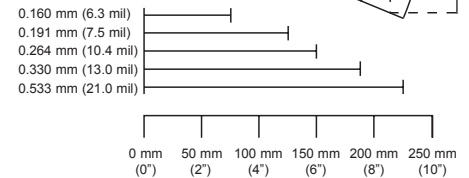

Bar Code Minimum Element