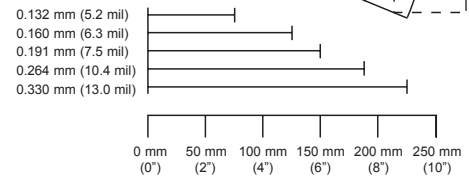

Europe
Tel. 49.89.89019.0
info@europa.metrologic.com

Scan Area

Optimal Low Density (default)
- user configurable -

Bar Code Minimum Element

Optimal High Density
- user configurable -

Bar Code Minimum Element