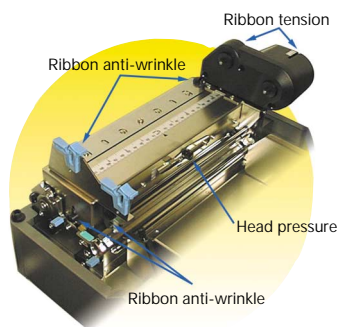

reliability in mind, the CLP 8301 printer features an incredibly

easy media loading system with a clamshell mechanism and top cover for the quickest and easiest of access.

Colour-coded operator cues make media and ribbon loading simplicity itself.

Using the LCD control panel to make changes to the configuration is very straightforward with logically set out menus and categories to quickly adjust the printer's

operation. And with quick servicing in mind, the printhead and

The heavy duty metal case provides durability, yet easy access to the media and ribbon. The printer also features many mechanical adjustments to enable trouble-free, wrinkle-free ribbon usage, essential when using wide media to ensure smooth, clear printing. Also, the fully adjustable media sensor allows for black mark, label gap and notch detection across the media.